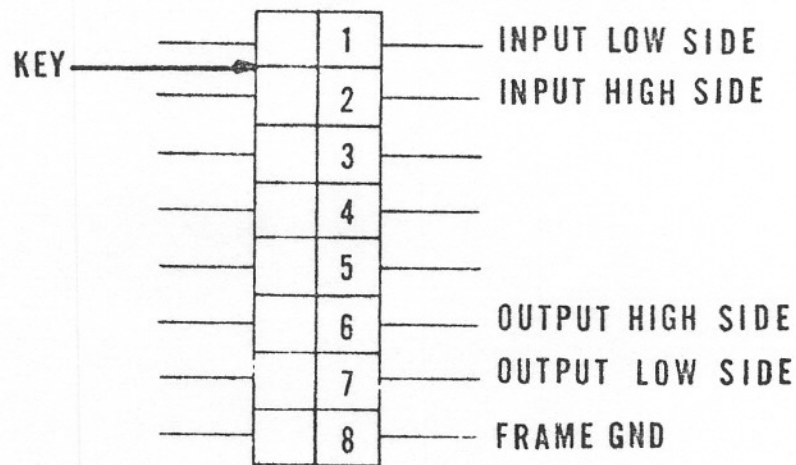

B-100 600 OHM LINE INPUT

150 OHM STRAPPING

600 OHM STRAPPING

**ELECTRODYNE
CORPORATION**

7315 Greenbush Avenue ■ North Hollywood ■ Calif. 91605
Phone: (213) 875-1900 ■ Cable Address: "ELECTRODYNE"