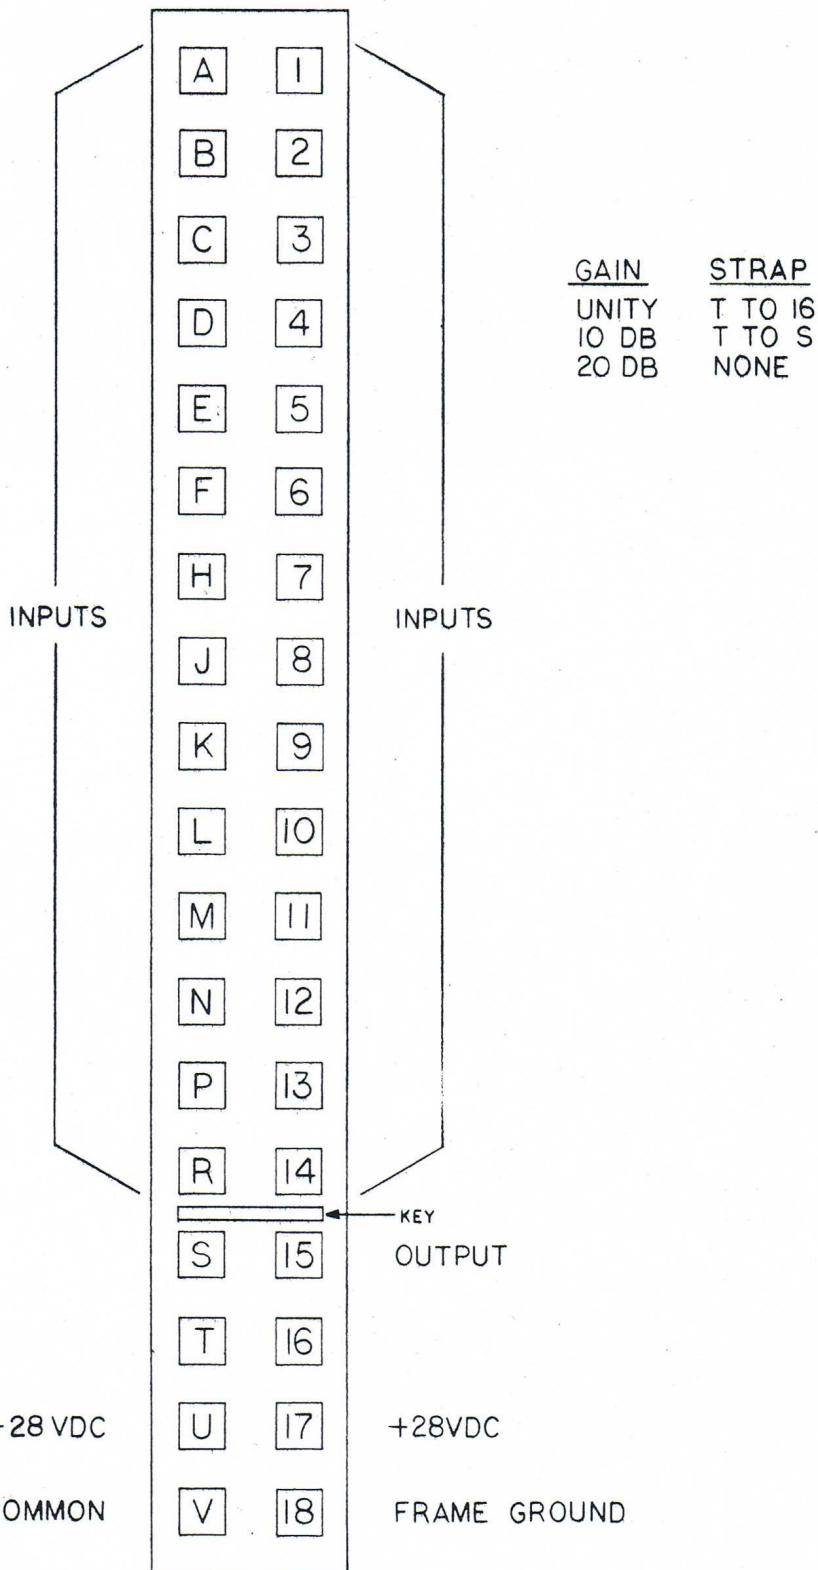

CN28

<u>GAIN</u>	<u>STRAP</u>
UNITY	T TO 16
10 DB	T TO S
20 DB	NONE

-28 VDC

+28VDC

POWER SUPPLY/SIGNAL COMMON

FRAME GROUND

TERMINAL VIEW  
OF  
RECEPTACLE

**Orphan Audio**

Restoration and Preservation of Classic Audio Equipment

www.orphanaudio.com

**quad/eight  
electronics**

Simi Valley, Ca. 93063

www.quadeightelectronics.com

 <b>QUAD-EIGHT</b> 11810 VOSE STREET NORTH HOLLYWOOD, CALIF.		DESCRIPTION	
		TITLE CN28 COMBINING NETWORK TERMINAL CONNECTIONS	
DRAWN	R. RISTINE	SIZE C	DRAWING NO. 3102
CHECKED	W.C.G.		
ENG.	W.C.G.		
APPROVED	L.E.J.		
RELEASE	7-1A-69	SCALE	SHEET OF